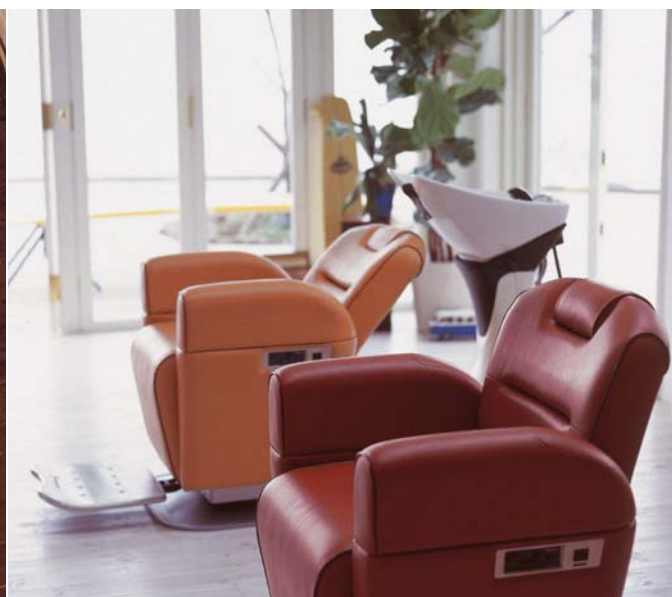

Barber's Chair

Maxim

The Ultimate Barber's Chair

The Maxim is the world's premium luxury chair. Designed to offer the highest possible level of comfort and luxury, this chair is for those wanting the absolute best. All the functions on the Maxim are fully motorised and pre-programmable. In addition the Maxim has a rollout legrest, and reclines fully flat. Exquisite detail and finish, the Maxim is the ultimate in luxury.

The SPX boasts fully motorised functionality including the backrest, extending legrest and programmable memory. It also has the option of a uniquely removable backrest, enabling access to the neck and shoulders, making this chair a contender for any area of the salon.

Multi-functional chair designed to offer supreme comfort and practicality for a wide range of uses. Fully motorised and pre-programmable height-adjustment and recline functionality, adjustable headrest and removable arms. Contemporary styling and smooth, luxurious upholstery completes the Alivio.