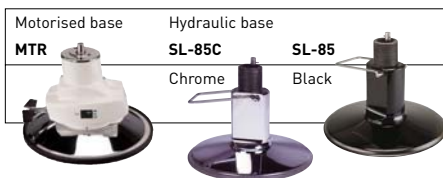

Chair base options for Dainty and GT Sportsman