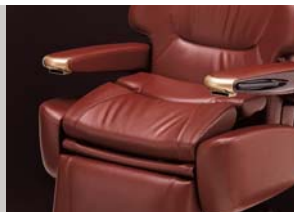

Barber's Chair

Maxim

The Ultimate Barber's Chair

The Maxim is the world's premium luxury chair. Designed to offer the highest possible level of comfort and luxury, this chair is for those wanting the absolute best. All the functions on the Maxim are fully motorised and pre-programmable. In addition the Maxim has a rollout legrest, and reclines fully flat. Exquisite detail and finish, the Maxim is the ultimate in luxury.

	Electronic massage		Height adjustable seat	Armrest finish		Rollout legrest + Heater Standard step	Legrest and Step	
	2 point	4 point		Woody/Gold	Metallic/Silver		Rollout legrest + Heater High grade step	Full flat legrest + Heater
Sporty						●		
Authentic	●		●		●	●		
Prestige		●	●	●			●	
Esthetic	●		●	●				●

Electronic massage

Height adjustable seat

Armrest finish

Rollout legrest + Heater, High grade step

Full flat legrest + Heater

Regalo II

Comfort and Luxury

Charcoal grey finish

A high-spec contemporary model, finely crafted for comfort and convenience. Functions include fully-motorised height and recline adjustment, a raisable leg section and pre-programmability. The Kita Barber Chair also features lumbar massage and an ingenious elevating child seat section.