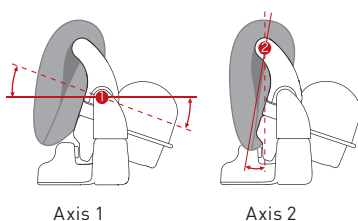

Easy & Smooth Positioning

The backrest simulates the natural reclining movement of the human body, enabling the customer to achieve the perfect shampoo position smoothly. The lower initial seat height is perfect for shorter or elderly customers to access the chair safely.

Seated Shampoo

When offering longer treatments such as Head Spa, staff are able to use a stool at the basin.

Standing Shampoo

The height of the Yume Shampoo chair can be adjusted for either side or rear shampoo.

Ergonomically designed head / neckrest

Axis 1 - Supports whole unit
Axis 2 - This biaxial mechanism gives a great flexibility in positioning your customers' head.

Height Adjustment

The height of the Yume Shampoo chair can be adjusted from 480mm to 830mm resulting in the perfect working position no matter the height of the operator.