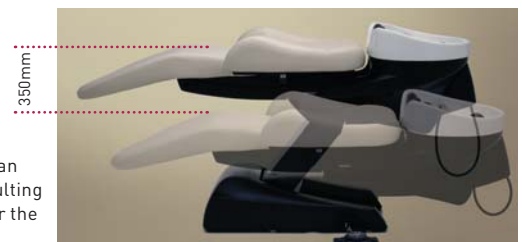

Ergonomically designed head / neckrest

Axis 1 - Supports whole unit
Axis 2 - This biaxial mechanism gives a great flexibility in positioning your customers' head.

Height Adjustment

The height of the Yume Shampoo chair can be adjusted from 480mm to 830mm resulting in the perfect working position no matter the height of the operator.

RS Oasis

Freedom of Movement

Basin: White
Body cover: Pearl White / Silver / Red / Yellow / Pink

The Oasis has a clever floor level plumbing system which is placed behind the Styling chair. The mobile unit is installed and released simply by pressing a pedal. The mobile unit can be taken out and stored away until it is needed again.