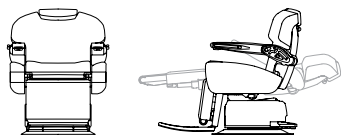

FEATURES INCLUDE 360° (lockable) rotation, full backwash recline with synchronised extending (heated) legrest (rollout or full-flat ⁴), adjustable integrated headrest, drier-holder ⁴, lumbar support and upholstered armrests. 2 or 4 point massage ⁵, height-adjustable seat ³, gown-rods concealed in armrest trim ² (are featured on all models except Sporty edition).

Fully-motorised chair and scissor-arm base: armrest control pad on both sides with 2 programmable presets, auto-return and legrest heater. Foot-controls ¹ at the rear for incremental chair adjustment and rotation lock.

4 models available.

DESIGNED FOR Male Grooming Salons, Barbershops, Salons, Hotels, VIP rooms and Beauty Spas.

DIMENSIONS (mm) & WEIGHT

H: 930, W: 742, D: 1050 – (1485 Reclined),
Initial Seat Height: 475, Stroke: 280, Wt: 165kg